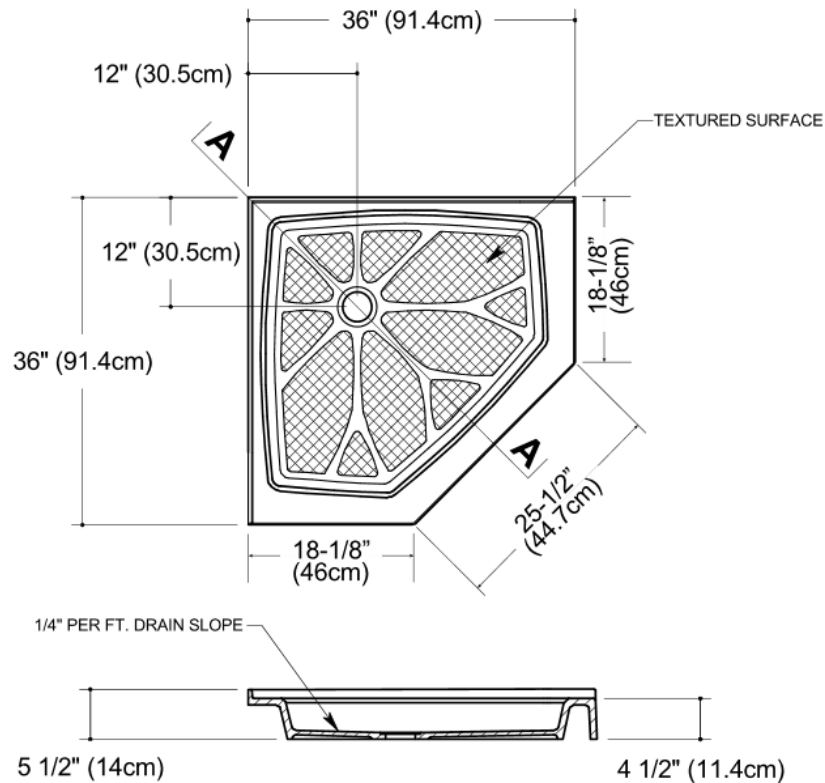

36" x 36" Neo Wall Angle Shower Base

Sections showing water dam and drain details.