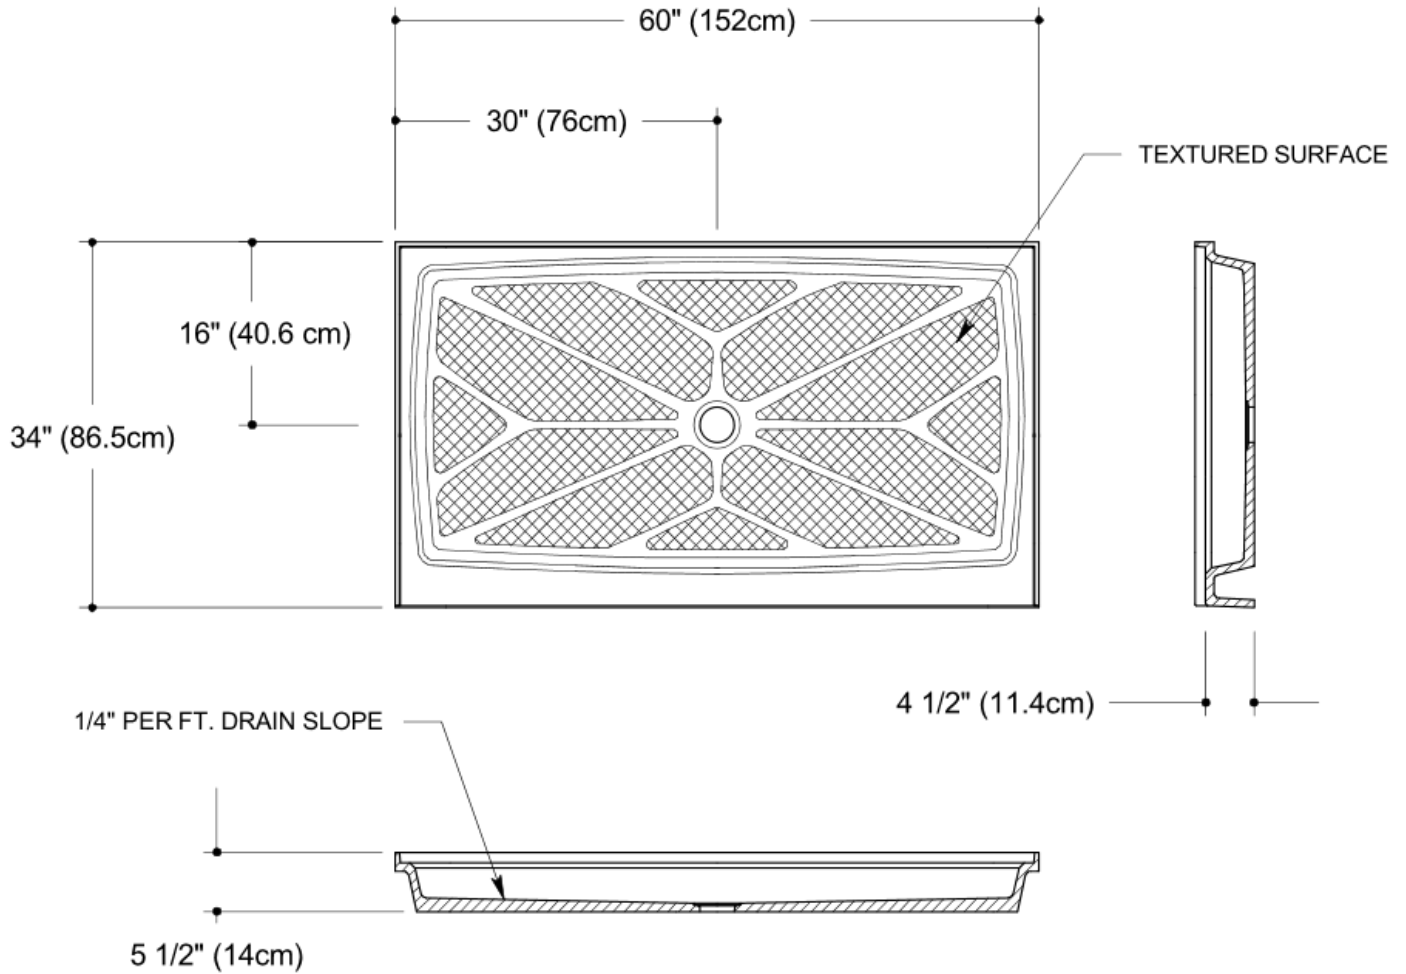

60" x 34" Shower Base

Sections showing water dam and drain details.