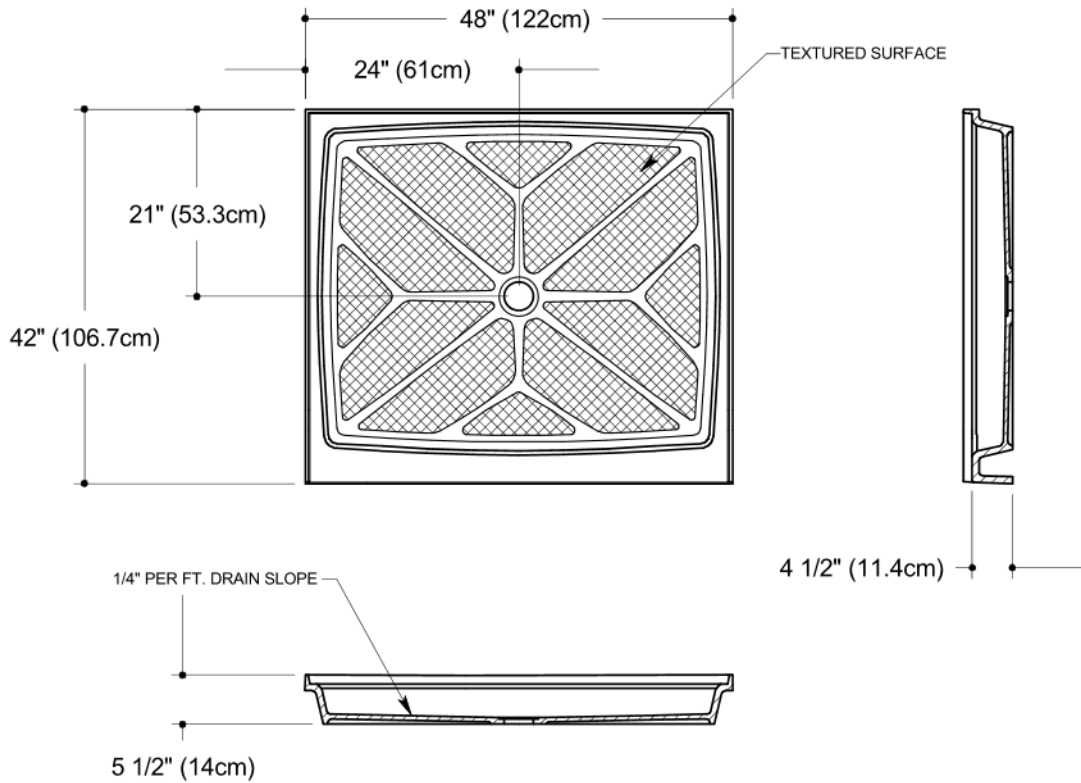

48" x 42" Shower Base

Sections showing water dam and drain details.