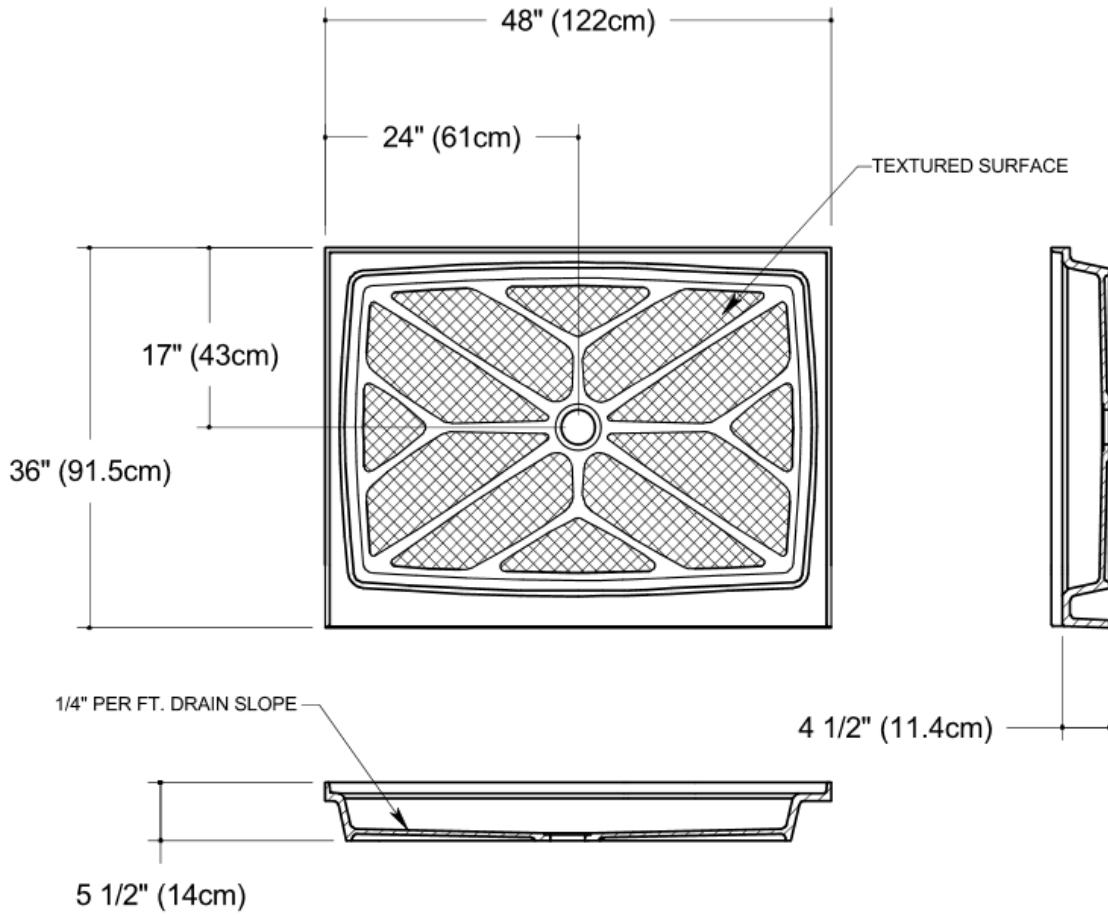

48" x 36" Shower Base

Sections showing water dam and drain details.