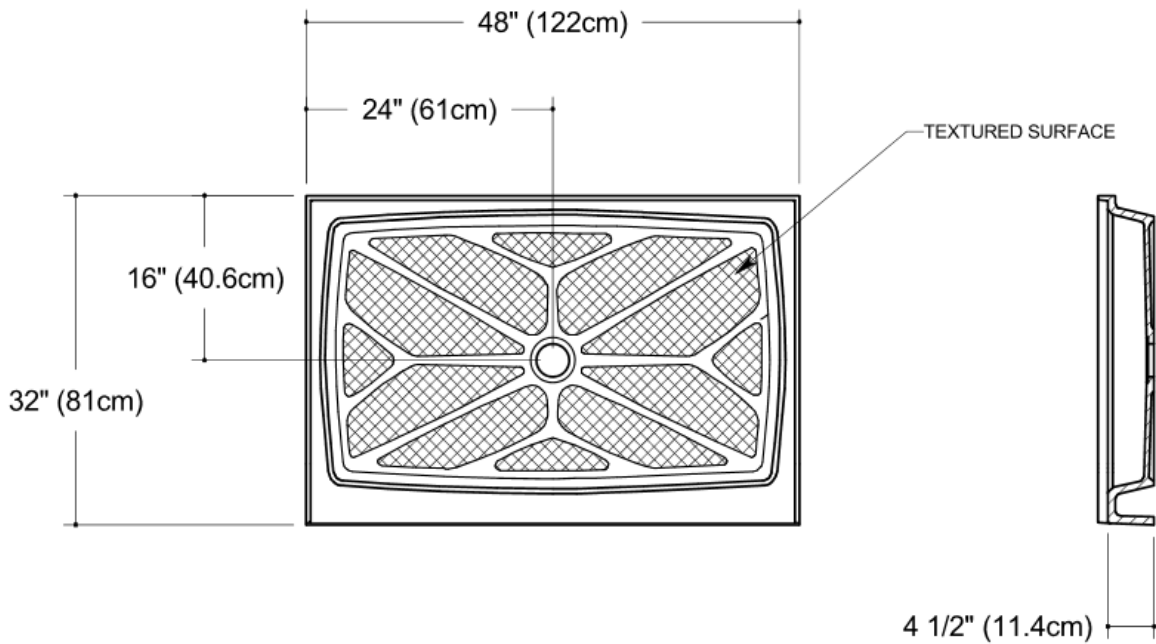

48" x 32" Shower Base

Sections showing water dam and drain details.