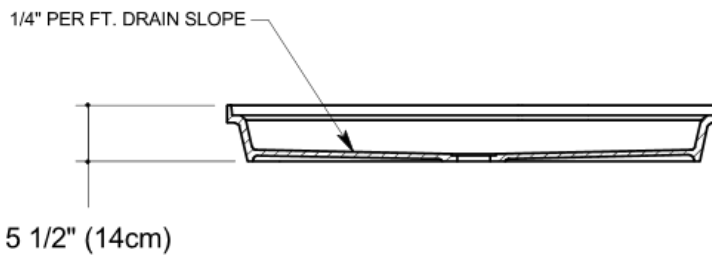

48" x 32" Shower Base

Sections showing water dam and drain details.