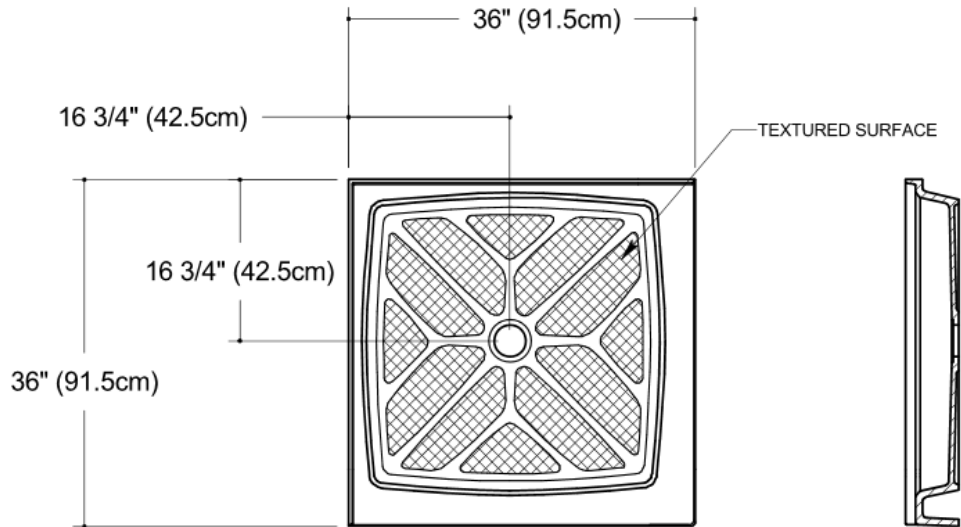

36" x 36" Shower Base

Sections showing water dam and drain details.