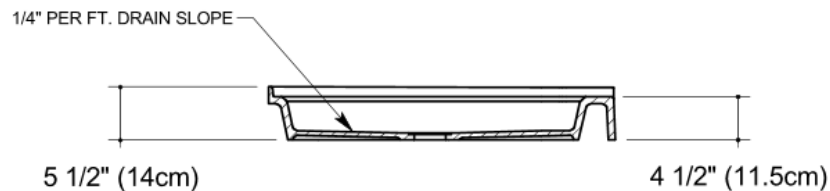

36" x 36" Shower Base

Sections showing water dam and drain details.